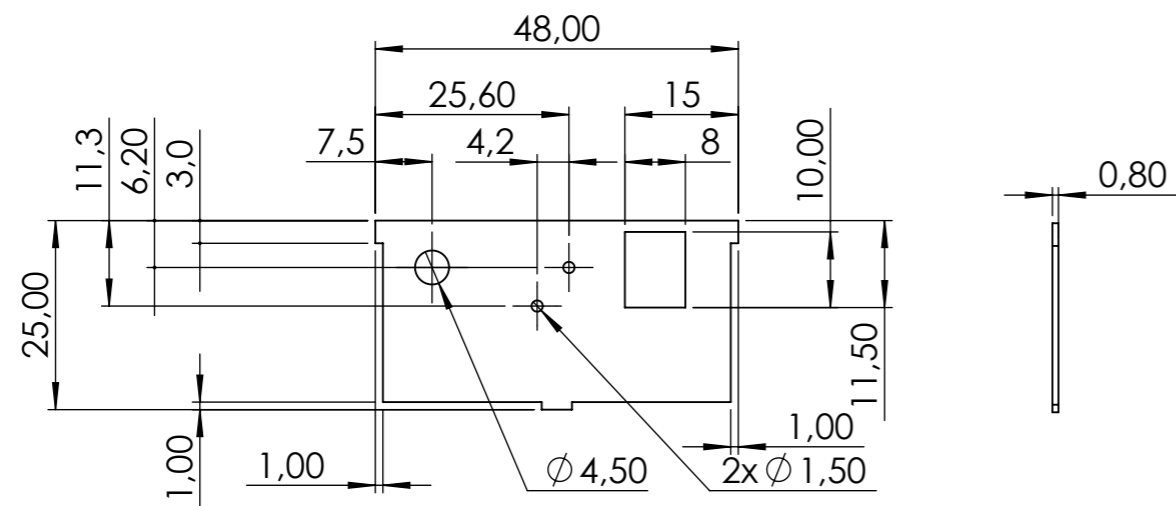

SEZIONE A-A

Proprietary and Confidential		TEKO S.p.A. Via dell'Industria 5 - S.Lazzaro di Savena - BO - IT		
		<i>Subject to technical modification without prior notice. Tipographical and others errors do not justify any claim for damages. All dimensions should be verified using an actual moulded part.</i>		
		Part Number: 372	Date: 03/06/2026	Sheet: 1 of 1
<small>This document contains proprietary information of TEKNO S.p.a. and is tendered subject to the conditions that the information be retained in confidence not be reproduced or copied and not be used or incorporated in any product</small>		Size: A3	Scale: 1:1	