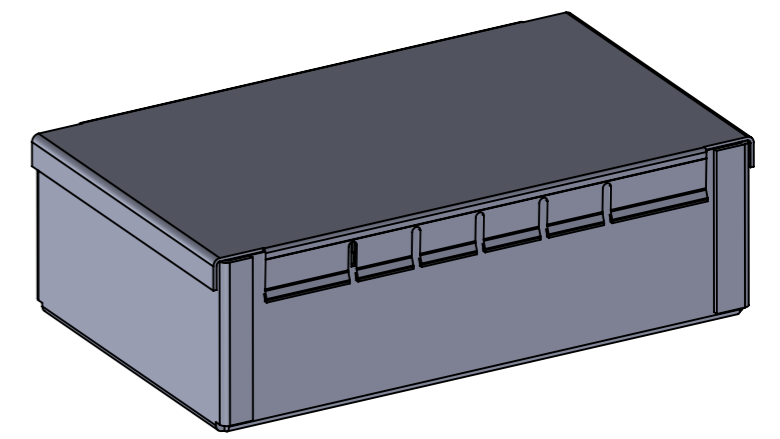

SEZIONE A-A

Proprietary and Confidential		TEKO S.p.A. Via dell'Industria 5 - S.Lazzaro di Savena - BO - IT		
		<i>Subject to technical modification without prior notice. Tipographical and others errors do not justify any claim for damages. All dimensions should be verified using an actual moulded part.</i>		
		Part Number: 372	Date: 03/06/2026	Sheet: 1 of 1
<small>This document contains proprietary information of TEKNO S.p.a. and is tendered subject to the conditions that the information be retained in confidence not be reproduced or copied and not be used or incorporated in any product</small>		Size: A3	Scale: 1:1	