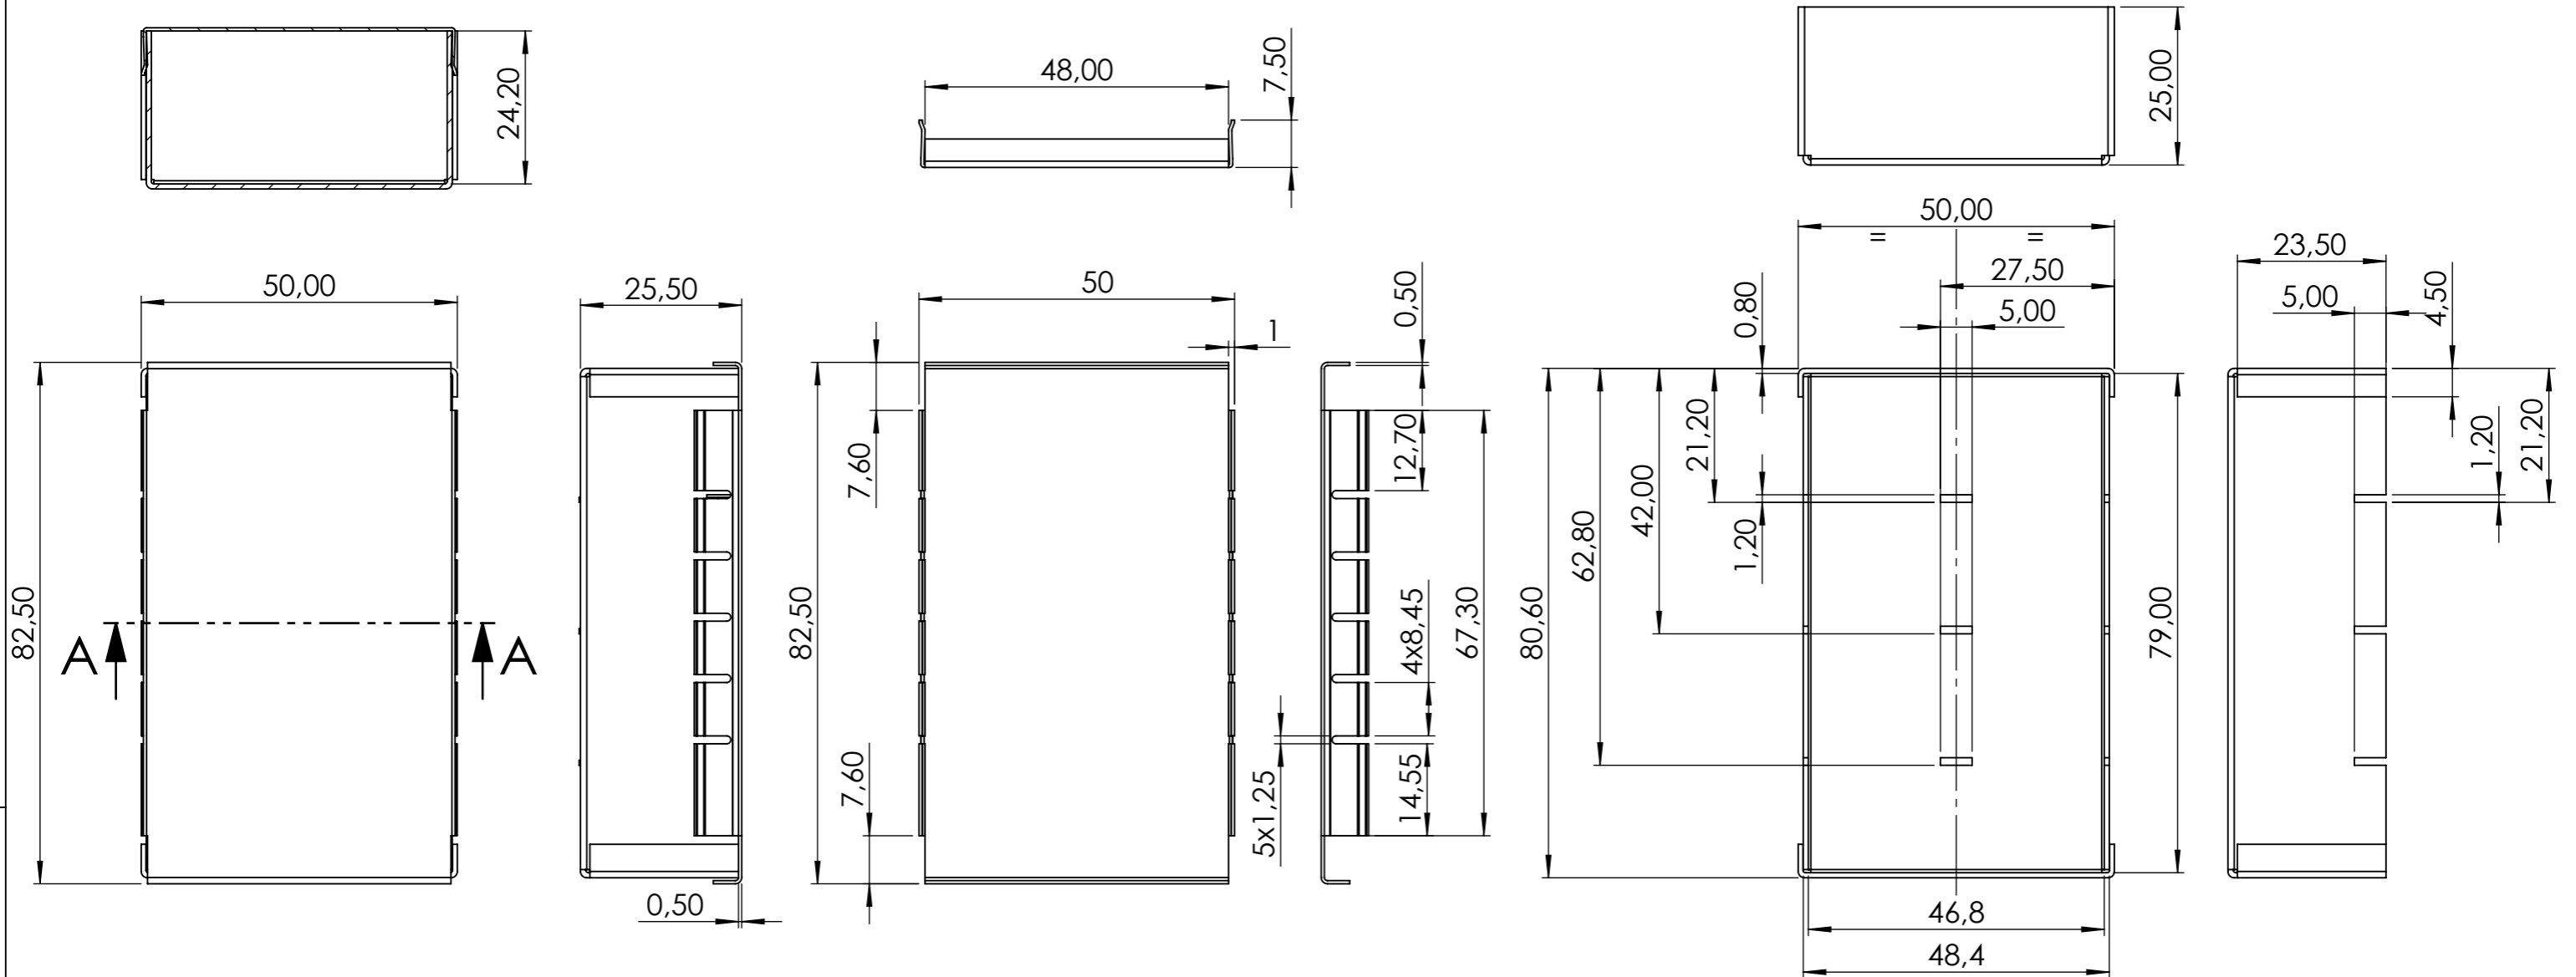

SEZIONE A-A

Proprietary and Confidential		TEKO S.p.A. Via dell'Industria 5 - S.Lazzaro di Savena - BO - IT		
		<i>Subject to technical modification without prior notice. Tipographical and others errors do not justify any claim for damages. All dimensions should be verified using an actual moulded part.</i>		
		Part Number: 372	Date: 03/06/2026	Sheet: 1 of 1
<small>This document contains proprietary information of TEKNO S.p.a. and is tendered subject to the conditions that the information be retained in confidence not be reproduced or copied and not be used or incorporated in any product</small>		Size: A3	Scale: 1:1	