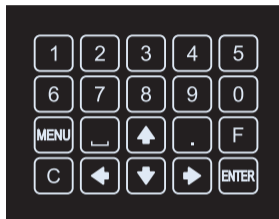

M53.5

M53.9

1234 abcde

Number of keys	20
Tactility	poly dom
Dimensions (mm)	102,8 x 79,8
Dimension tolerance (mm)	-0,3
Thick (mm)	0,7
Cable length (mm)	70
Number of cable contacts	10
Contact pitch (mm)	2,54
Distance from cable outlet to the edge of keypad (mm)	5