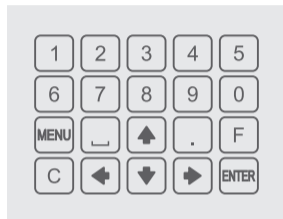

M53.5

M53.9

1234 abcde

Number of keys	20
Tactility	poly dom
Dimensions (mm)	102,8 x 79,8
Dimension tolerance (mm)	-0,3
Thick (mm)	0,7
Cable length (mm)	70
Number of cable contacts	10
Contact pitch (mm)	2,54
Distance from cable outlet to the edge of keypad (mm)	5