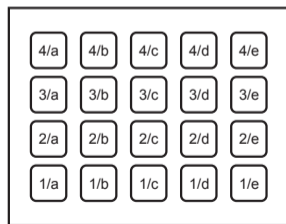

M53.5

M53.9

1234 abcde

Number of keys	20
Tactility	poly dom
Dimensions (mm)	102,8 x 79,8
Dimension tolerance (mm)	-0,3
Thick (mm)	0,7
Cable length (mm)	70
Number of cable contacts	10
Contact pitch (mm)	2,54
Distance from cable outlet to the edge of keypad (mm)	5