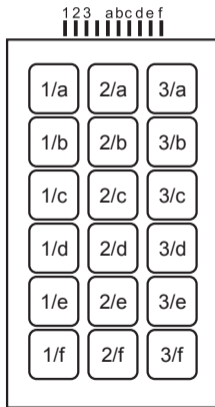

M54.5

M54.9

Number of keys

18

Tactility

poly dom

Dimensions (mm)

51,8 x 101

Dimension tolerance (mm)

-0,3

Thick (mm)

0,7

Cable length (mm)

70

Number of cable contacts

10

Contact pitch (mm)

2,54

Distance from cable outlet
to the edge of keypad (mm)

5