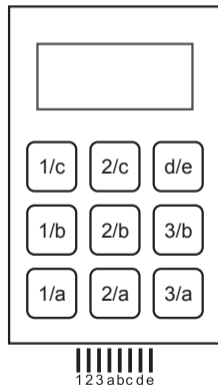

MW55.5

MW55.9

Number of keys	9
Tactility	Mylar dom
Dimensions (mm)	51,8 x 101
Dimension tolerance (mm)	-0,3
Thick (mm)	0,7
Cable length (mm)	50
Dimensions transparent window (mm)	38 x 16
Number of cable contacts	8
Contact pitch (mm)	2,54
Distance from cable outlet to the edge of keypad (mm)	6