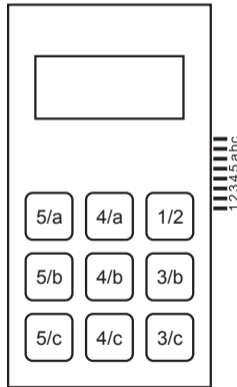

MW57.5

MW57.9

Number of keys	9
Tactility	poly dom
Dimensions (mm)	57,6 x 102
Dimension tolerance (mm)	-0,3
Thick (mm)	0,7
Cable length (mm)	50
Dimensions transparent window (mm)	38 x 16
Number of cable contacts	8
Contact pitch (mm)	1,25
Distance from cable outlet to the edge of keypad (mm)	5