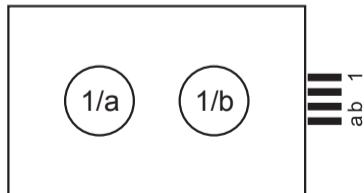

M51.5

M51.9

Number of keys	2
Tactility	metal dom
Dimensions (mm)	51,8 x 33
Dimension tolerance (mm)	-0,3
Thick (mm)	0,9
Cable length (mm)	50
Number of cable contacts	4
Contact pitch (mm)	1,25
Distance from cable outlet to the edge of keypad (mm)	5